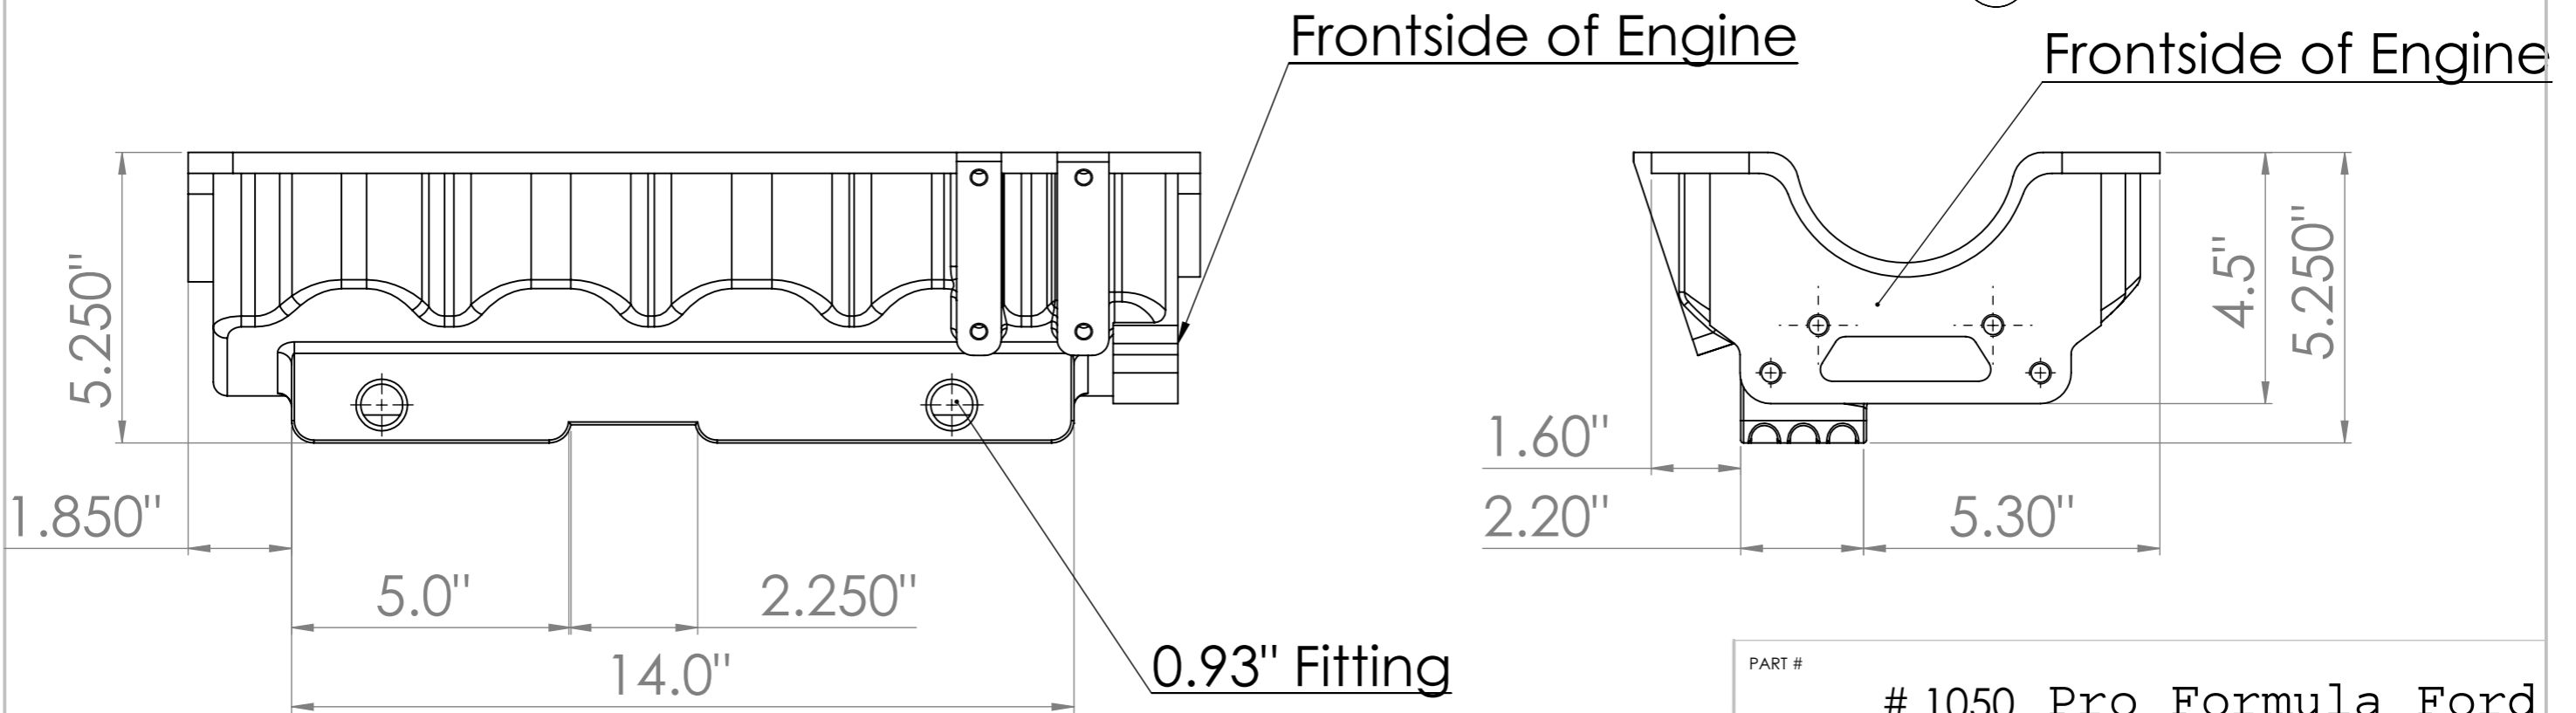

- A) Scavenge outlets - Push Type "O" Ring
- B) Pump mounts

PART #	# 1050 Pro Formula Ford	
COMPANY:	A R E DRYSUMP WWW.DRYSUMP.COM	
TITLE:	Ford Zetec	A3
SCALE:1:3	SHEET 1 OF 1	