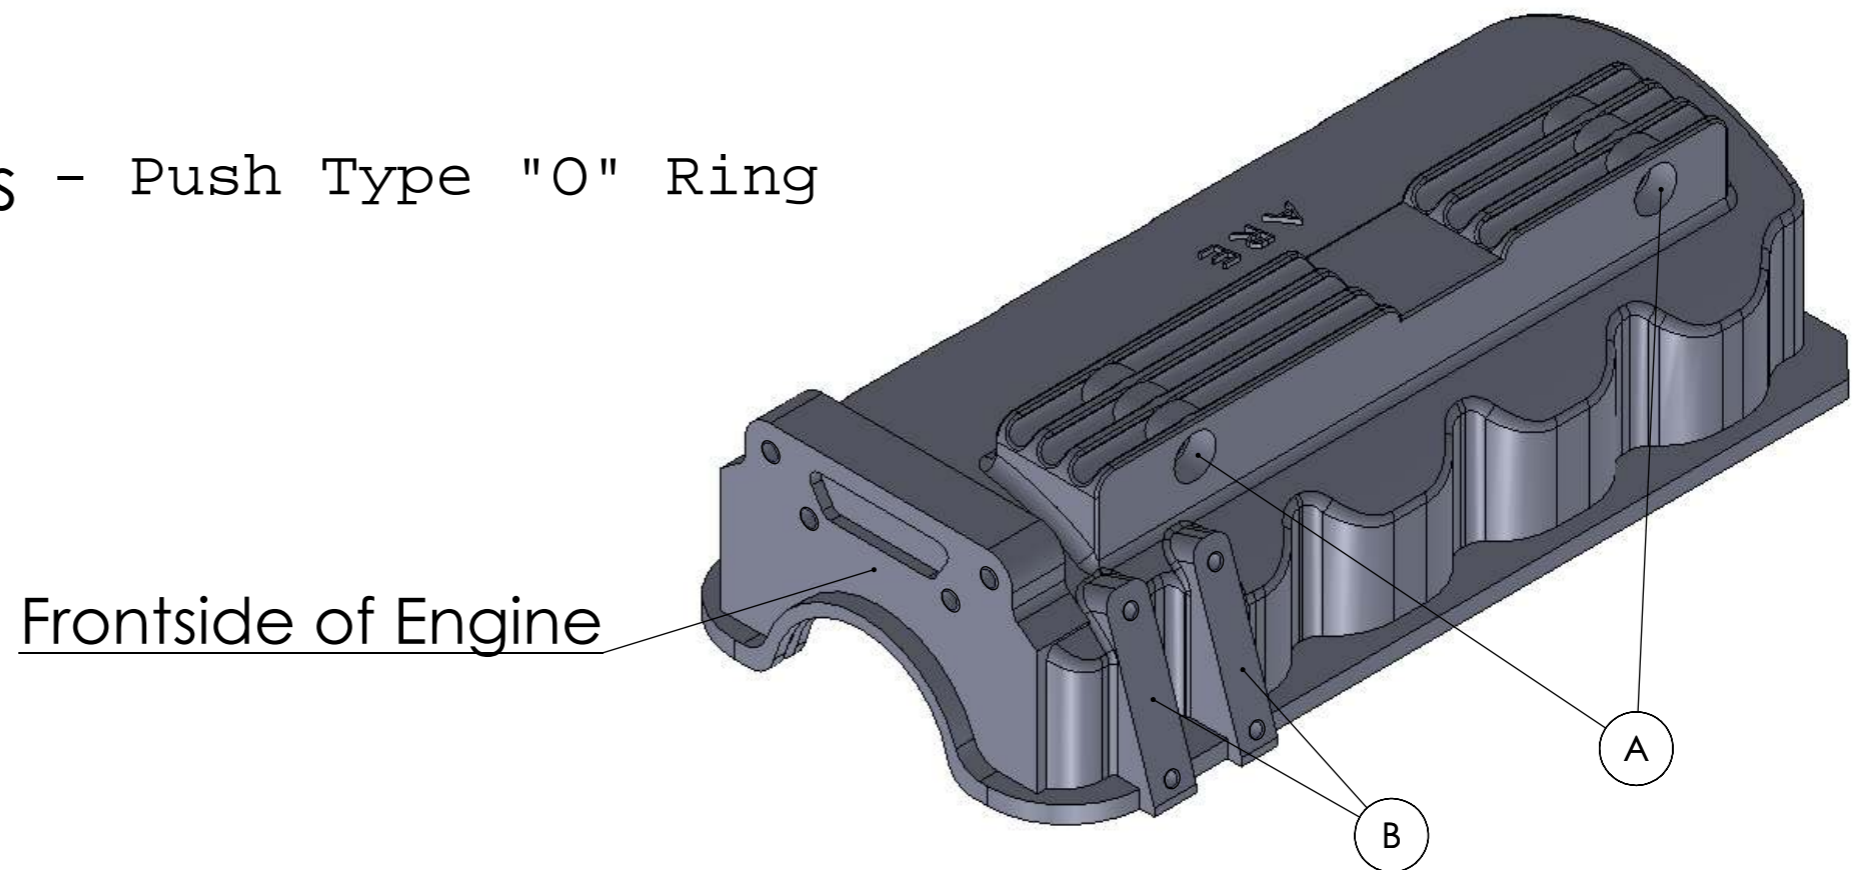

- A) Scavenge outlets - Push Type "O" Ring
- B) Pump mounts

PART #	# 1050 Pro Formula Ford	
COMPANY:	A R E DRYSUMP WWW.DRYSUMP.COM	
TITLE:	Ford Zetec	A3
SCALE:1:3	SHEET 1 OF 1	