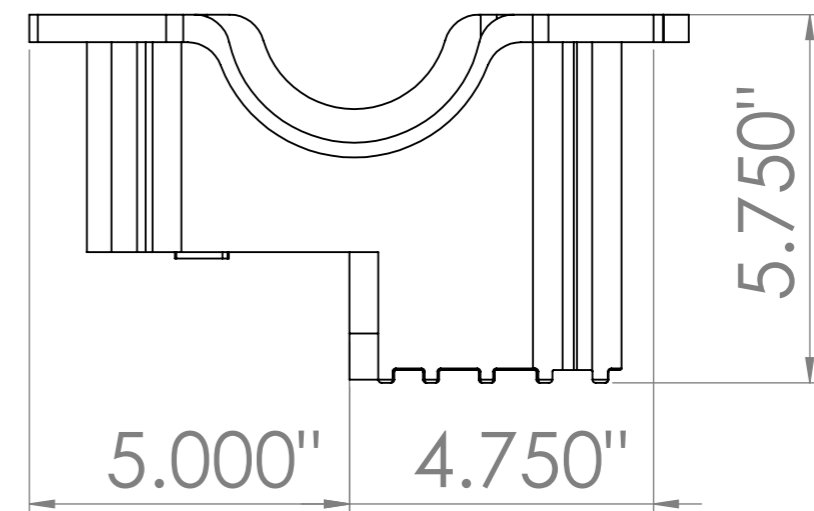

-12 3)PL are also possible on this side!

Turbo Drain (Any)

PART #	# 1160
COMPANY:	A R E DRYSUMP WWW.DRYSUMP.COM
TITLE:	Nissan V6 VG Turbo
SCALE:1:5	SHEET 1 OF 1
	A3