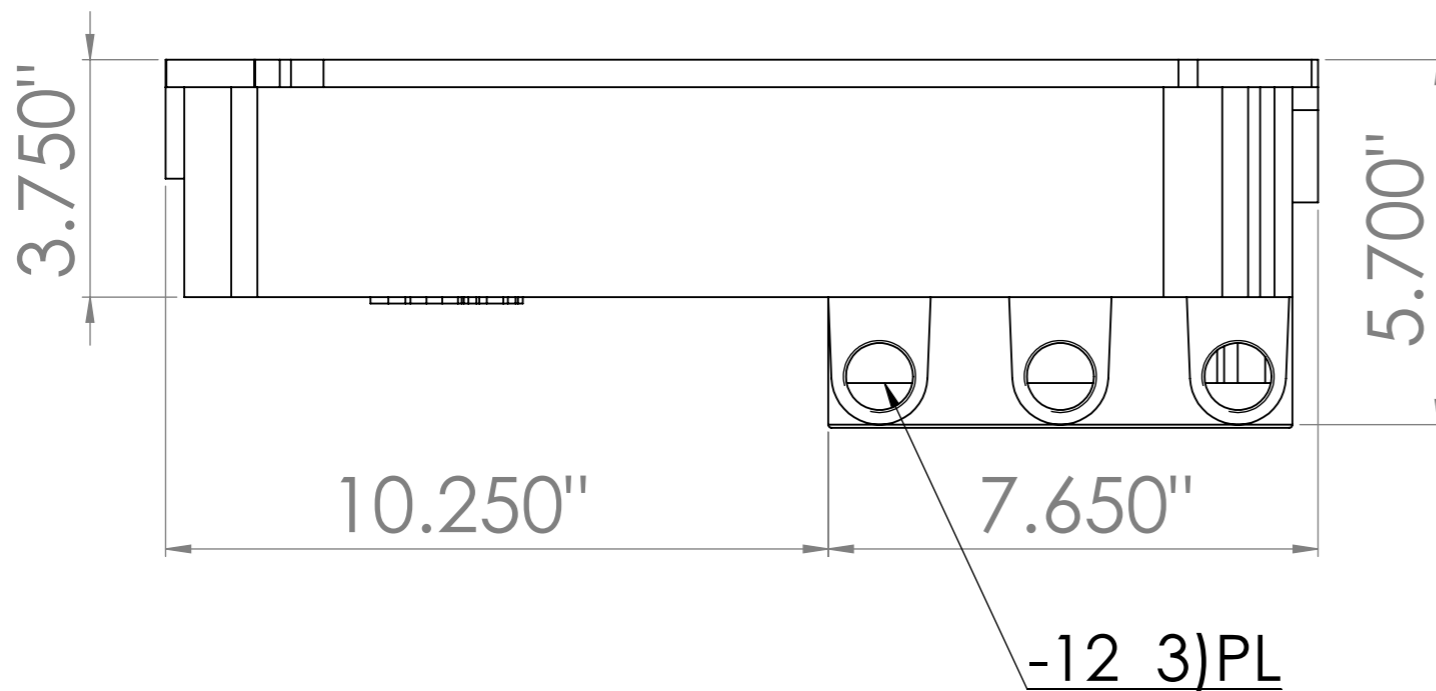

-12 3)PL are also possible on this side!

Turbo Drain (Any)

PART #	# 1160
COMPANY:	A R E DRYSUMP WWW.DRYSUMP.COM
TITLE:	Nissan V6 VG Turbo
SCALE:1:5	SHEET 1 OF 1
	A3