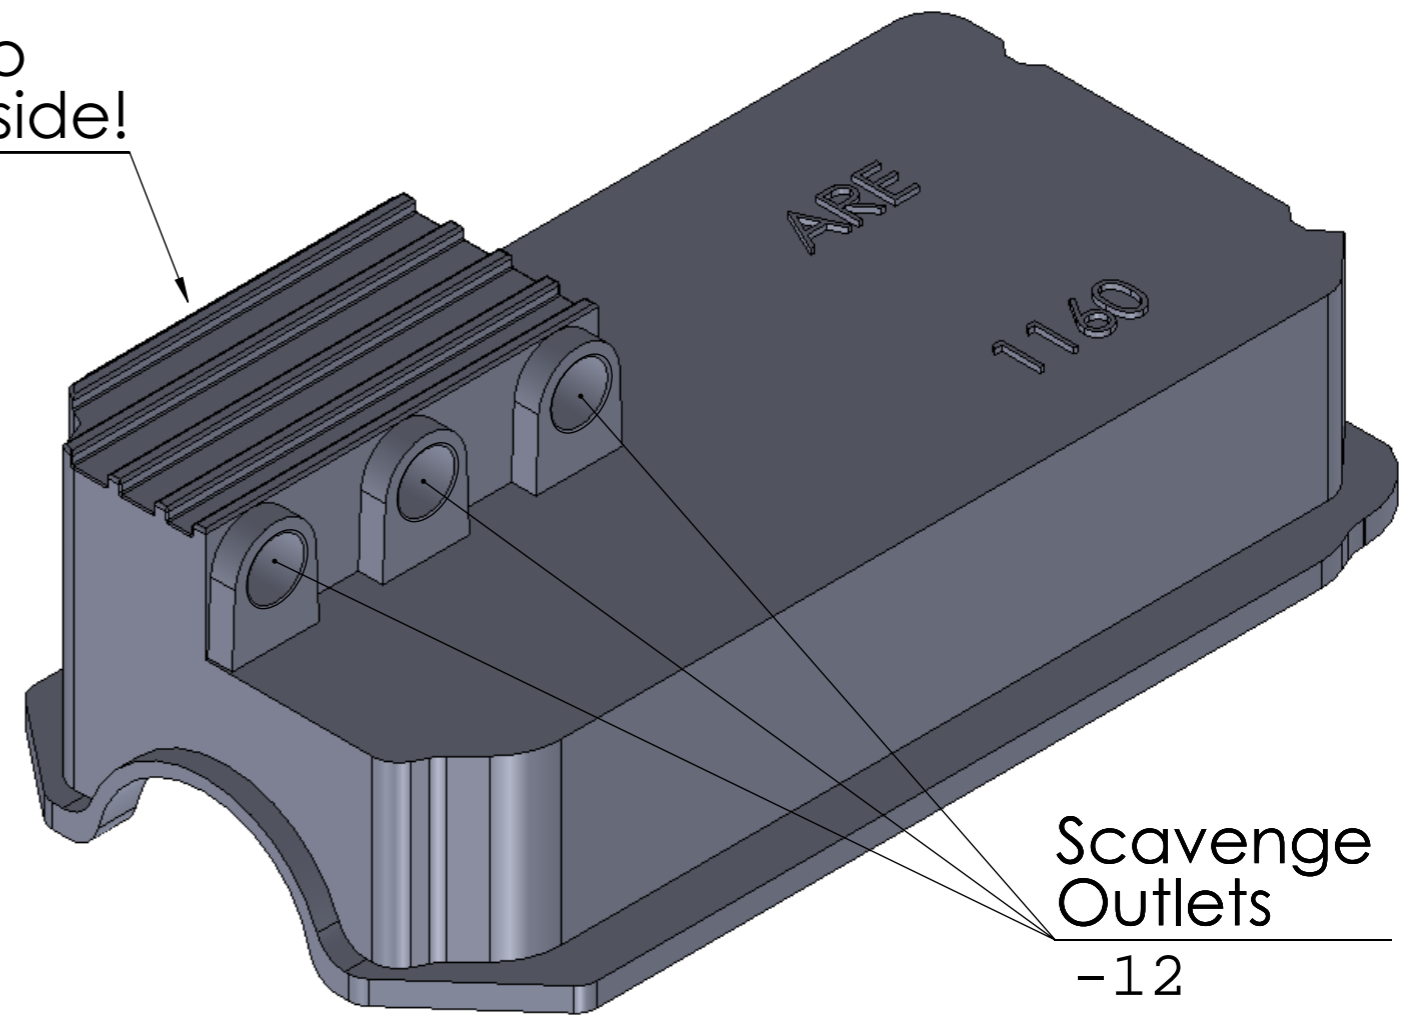

-12 3)PL are also possible on this side!

Turbo Drain (Any)

PART #	# 1160
COMPANY:	A R E DRYSUMP WWW.DRYSUMP.COM
TITLE:	Nissan V6 VG Turbo
SCALE:1:5	SHEET 1 OF 1
	A3